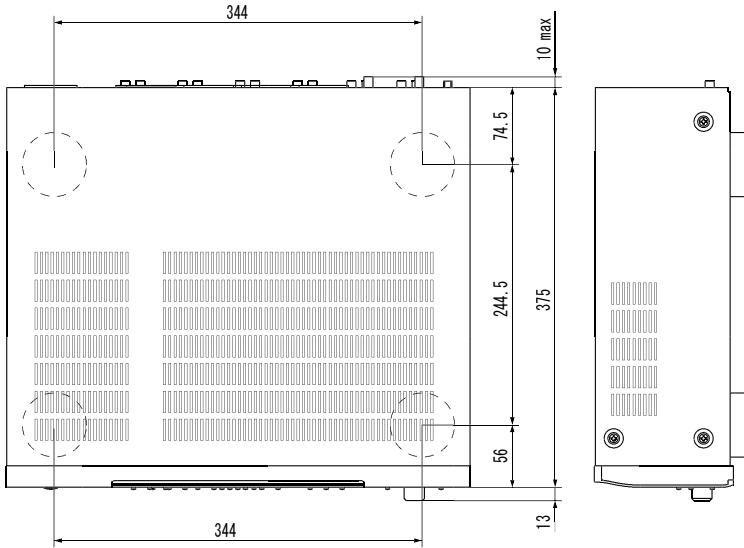

- RS 232C port
- Remote in / out IR control
- Six +12V, 250mA trigger outputs and master output

Optional Tuner Card

ACD-AMFM
FM/AM Tuner Module

ACD-XM
XM Ready Module

ACD-HD
HD Radio Module

Input / Output terminals

Specifications

General		
Power supply	AC 120 V, 60 Hz	
Dimensions (WxHxD)	434 x 147 x 398 mm 17-3/32" x 5-25/32" x 15-21/32"	
Weight	9.7 kg, 21.38 lbs	

• Design and specifications are subject to change without notice