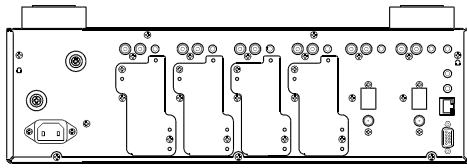

- RS 232C port
- Remote in / out IR control
- Six +12V, 250mA trigger outputs and master output

Optional Tuner Card

ACD-AMFM
FM/AM Tuner Module

ACD-XM
XM Ready Module

ACD-HD
HD Radio Module

Input / Output terminals

Specifications

General		
Power supply	AC 120 V, 60 Hz	
Dimensions (WxHxD)	434 x 147 x 398 mm 17-3/32" x 5-25/32" x 15-21/32"	
Weight	9.7 kg, 21.38 lbs	

• Design and specifications are subject to change without notice